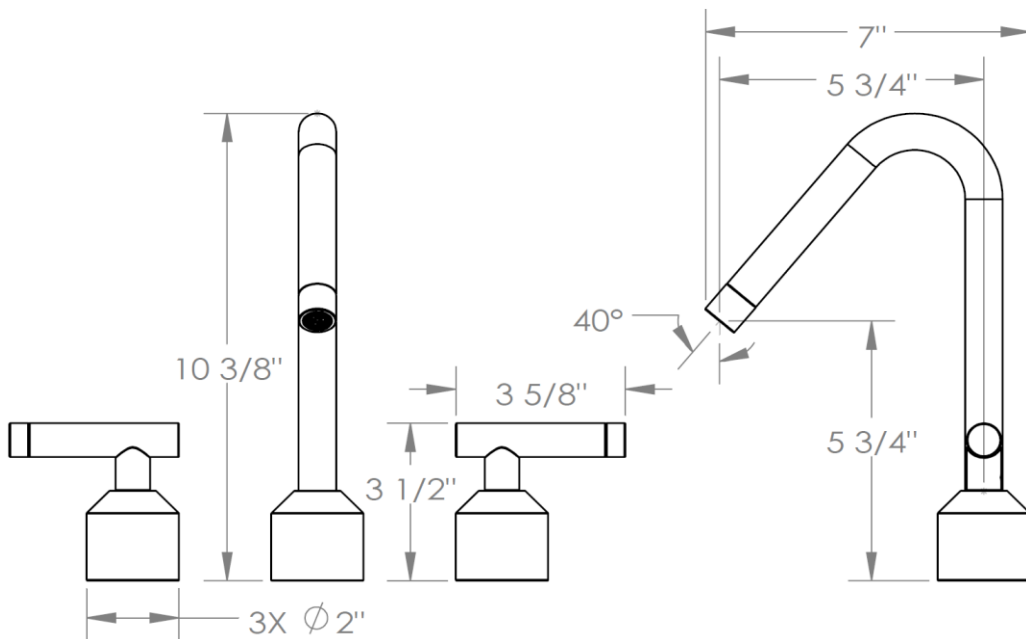

25-7 -IN14
Concealed Ledge

Meets the applicable requirements of ASME A112.18.1-2005/CSA B125.1-05, entitled "Plumbing Supply Fittings"

WATERMARK DESIGNS 3/13/2015

350 Dewitt Ave Brooklyn NY 11207 USA T 718 257 2800 F 718 257 2144 info@watermark-designs.com